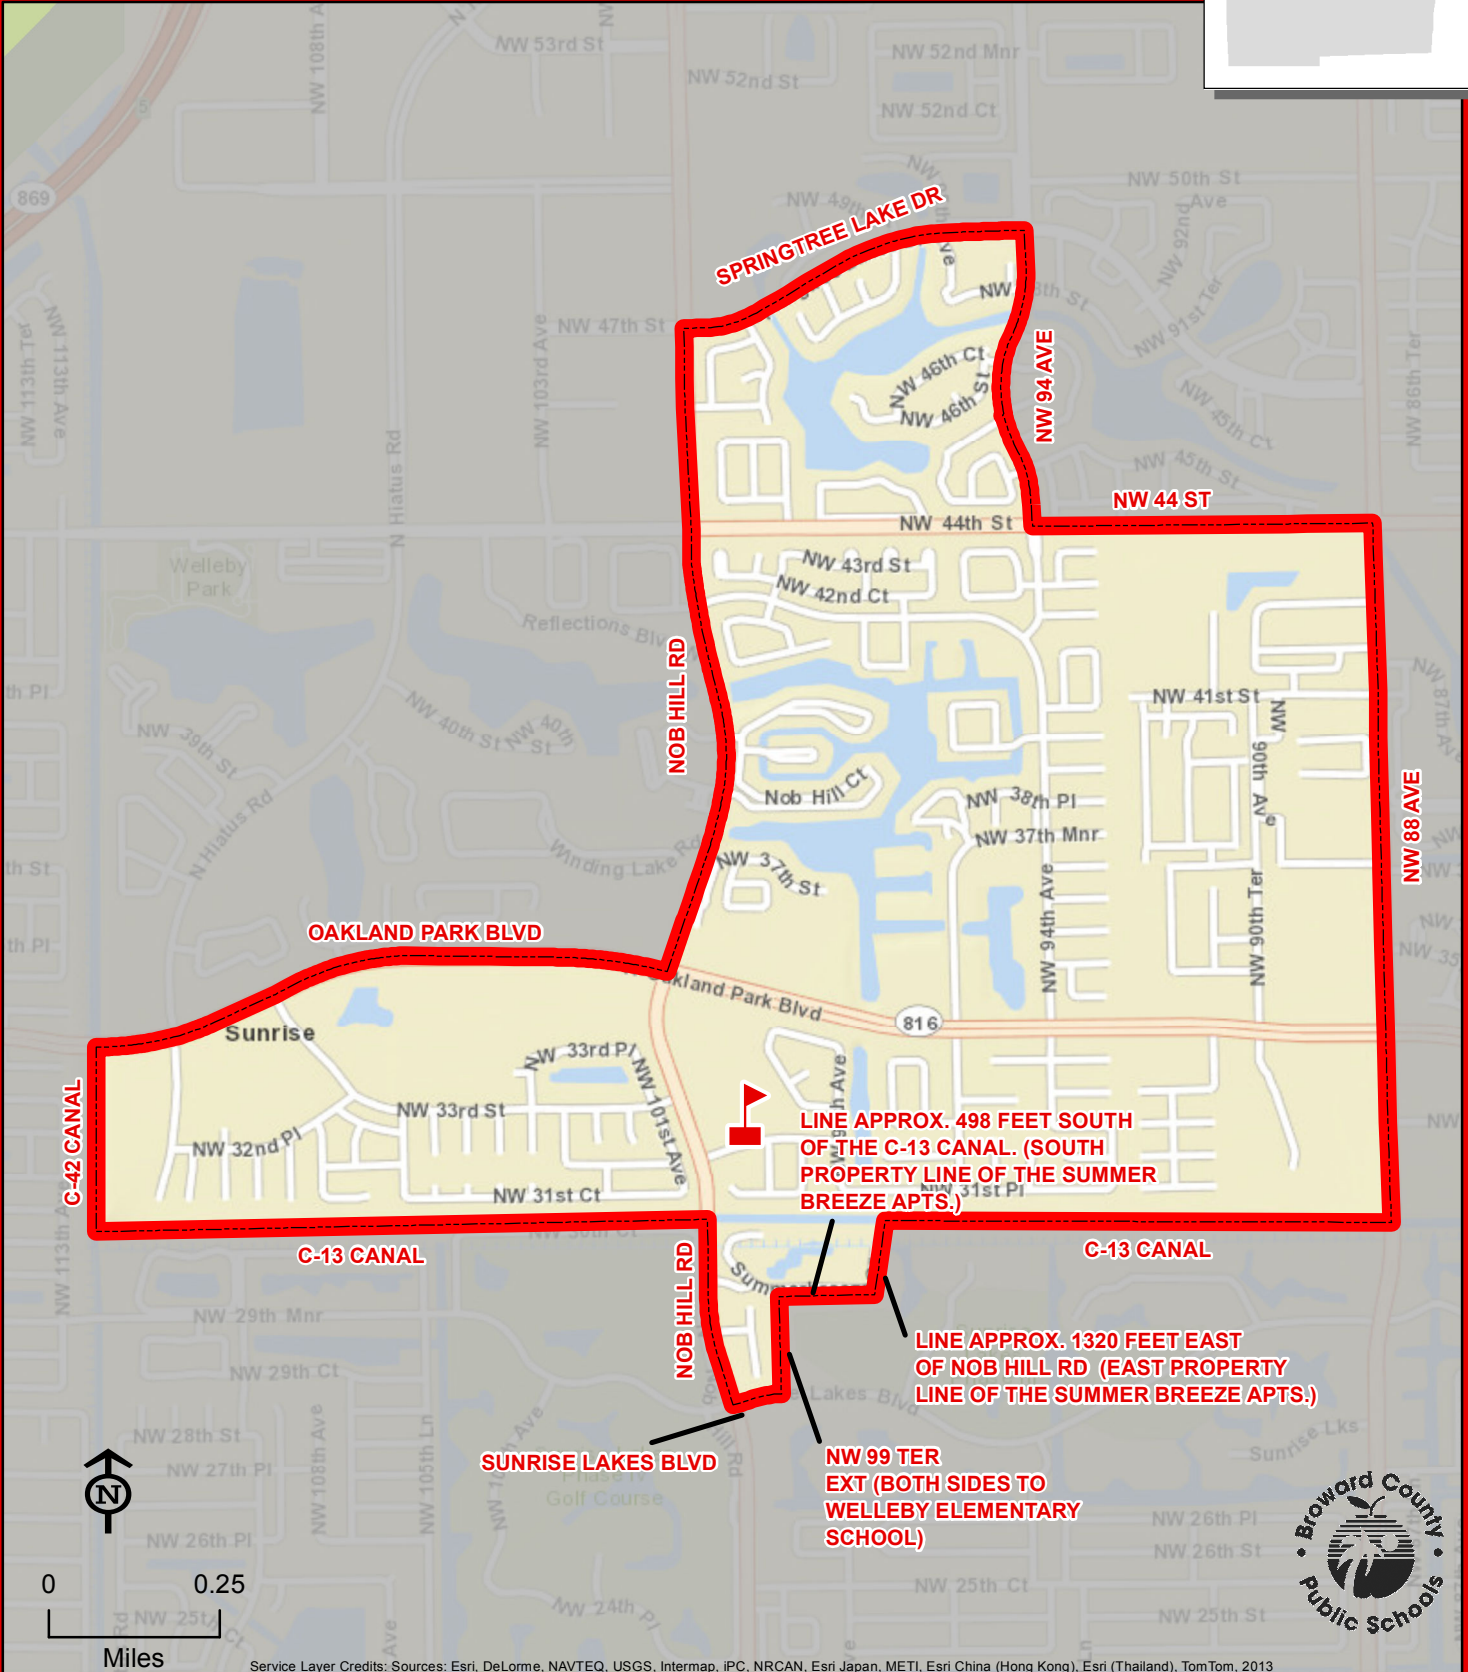

WELLEBY ELEMENTARY SCHOOL

3230 NOB HILL ROAD
SUNRISE, FLORIDA 33351
754-322-8850

WELLEBY

THIS MAP IS FOR CONCEPTUAL PURPOSES ONLY AND SHOULD NOT BE USED FOR LEGAL BOUNDARY DETERMINATIONS